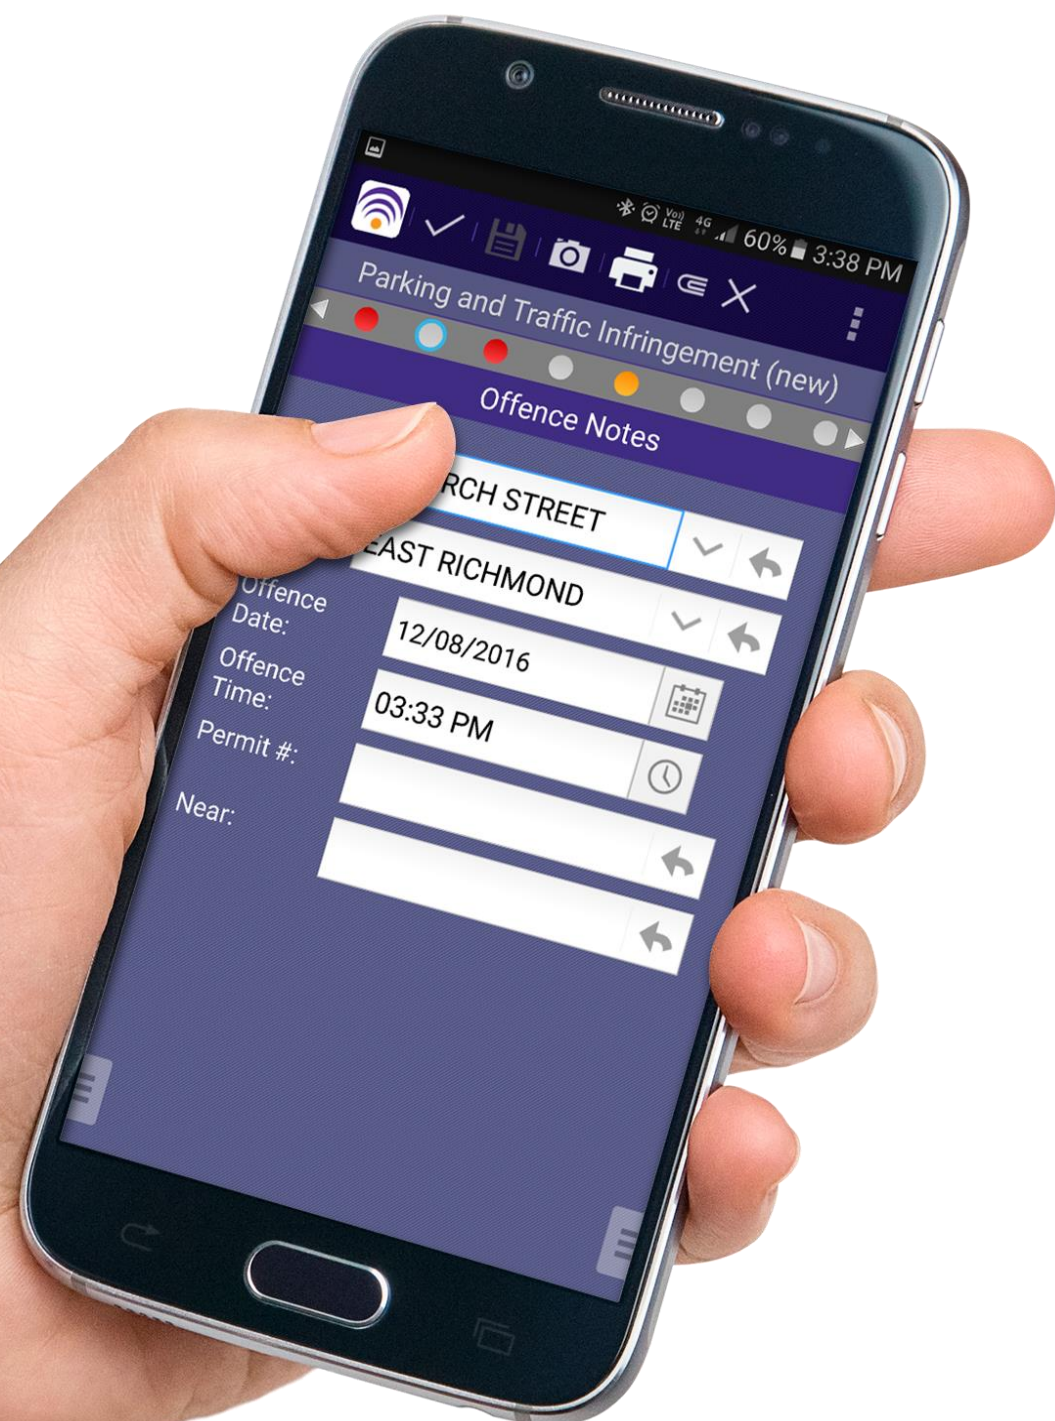

LOCAL GOVERNMENT
AUTHORISED PERSONS
ASSOCIATION

MAY 2019

dca
database consultants australia

New PinForce enhancements

- Explore new operational efficiencies with DCA's new officer handheld LPR.
- Officer activity survey module
- Community Images Online

PinForce animal microchip integration

PinForce fully integrated with DACO's animal microchip data base

Smart City technology

IoT parking sensor technology

Integrated physical directional signage

Data analytics

Consumer parking guidance app

Reduce traffic congestion

Save time with real-time way-finding

reduce overstays through SMS reminders

DCA now offering IMaaS Services

—

Need back end processing and associated services - DCA now provides these .