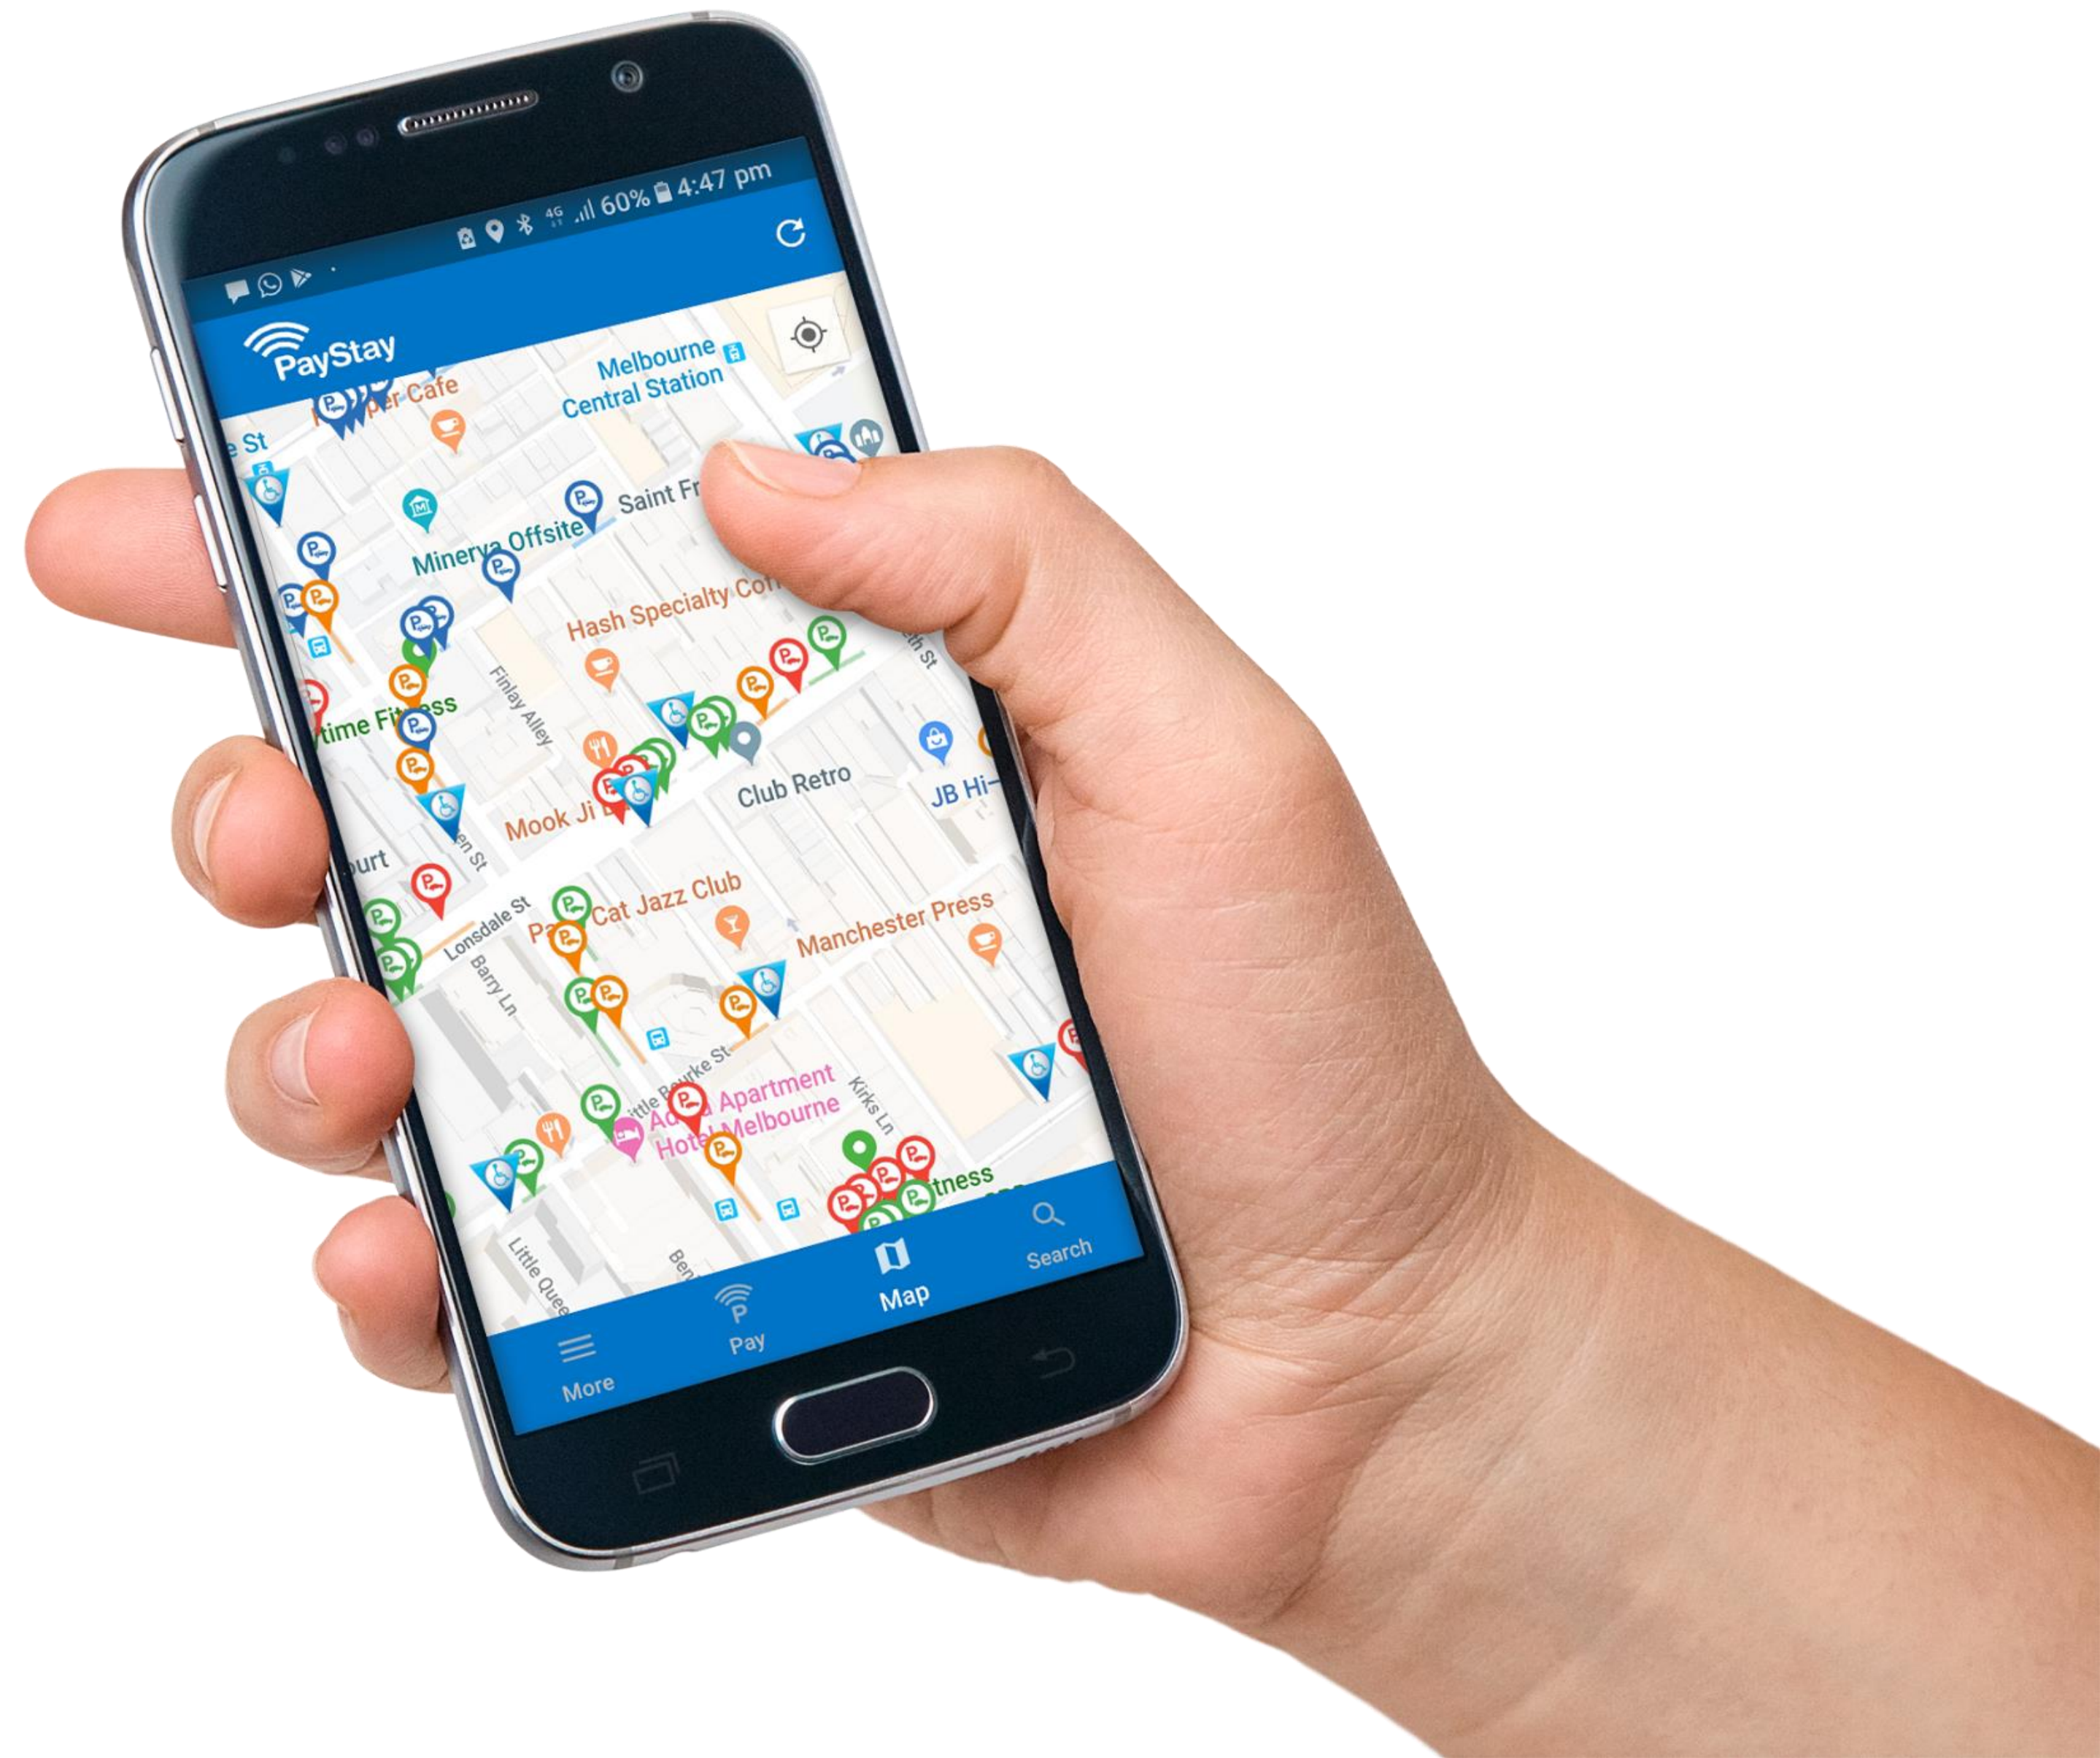

LOCAL GOVERNMENT
AUTHORISED PERSONS
ASSOCIATION

MAY 2019

dca
database consultants australia

New PinForce enhancements

- Explore new operational efficiencies with DCA's new officer handheld LPR.
- Officer activity survey module
- Community Images Online

PinForce animal microchip integration

PinForce fully integrated with DACO's animal microchip data base

Smart City technology

IoT parking sensor technology

Integrated physical directional signage

Data analytics

Consumer parking guidance app

Reduce traffic congestion

Save time with real-time way-finding

reduce overstays through SMS reminders

DCA now offering IMaaS Services

—

Need back end processing and associated services - DCA now provides these .