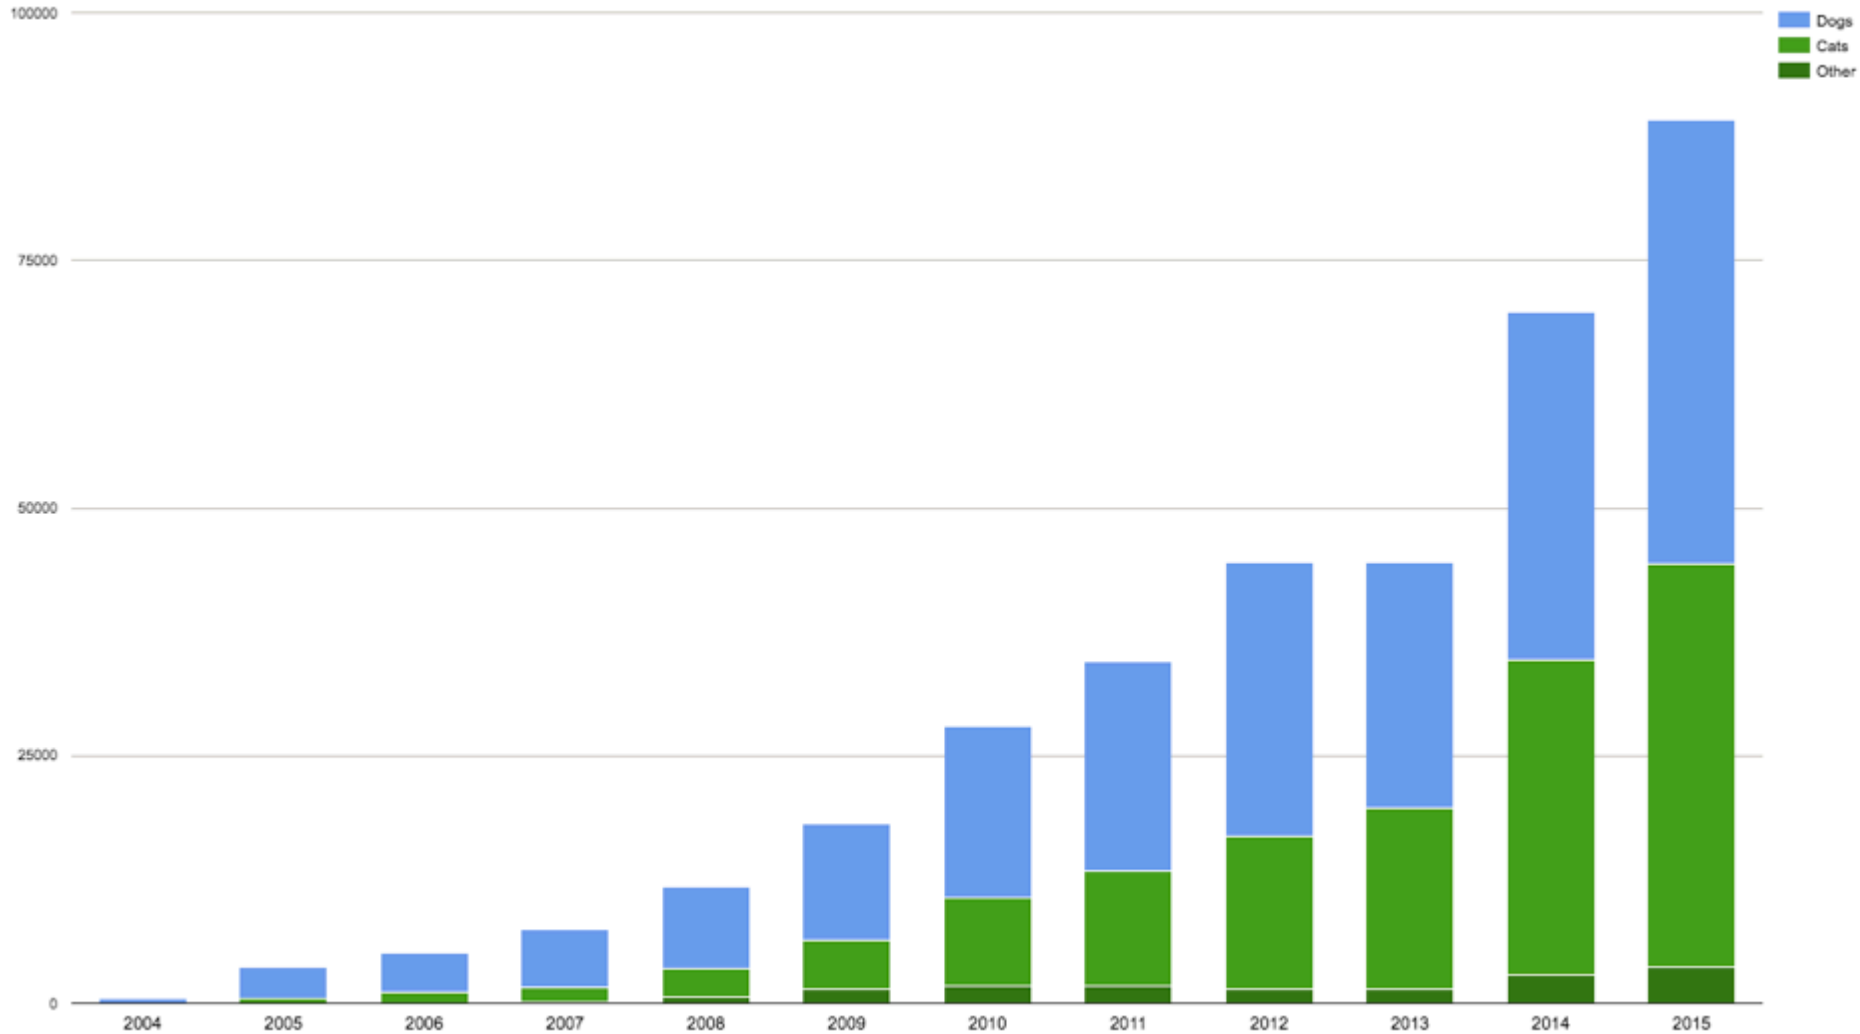

What is PetRescue?

**We connect homeless pets
with loving forever homes.**

We're a small team...

...doing big things.

- Biggest charity website
- 30,000 website visits daily
- Reach of 4.6m Australians annually

We get results.

In other news...

105,973

pets adopted

**280 pets rehomed
every single day.**

~~280 pets rehomed
every single day.~~

500 pets rehomed
every single day.

Why use PetRescue?